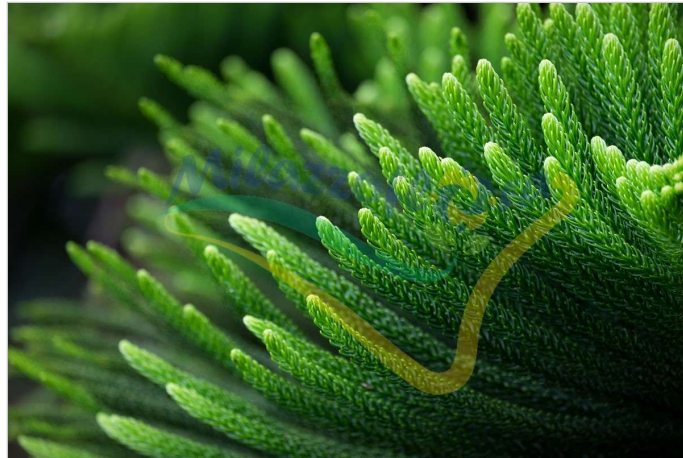

Norfolk Island pine

Araucaria heterophylla (synonym *A. excelsa*) is a vascular plant in the ancient and now disjointly distributed conifer family *Araucariaceae*. As its vernacular name Norfolk Island pine (or Norfolk pine) implies, the tree is endemic to Norfolk Island, a small island in the Pacific Ocean between New Zealand and New Caledonia, about 1440 km east of Sydney, Australia. The genus *Araucaria* occurs across the South Pacific, especially concentrated in New Caledonia (about 700 km due north of Norfolk Island) where 13 closely related and similar-appearing species are found. It is sometimes called a star pine, Polynesian pine, triangle tree or living Christmas tree, due to its symmetrical shape as a sapling, although it is not a true pine.

It is a slow growing tree, reaching a height of 50-65 m, with straight vertical trunks and symmetrical branches, even in the face of incessant onshore winds that can contort most other species. From the straight trunk, it emits its branches almost horizontal or slightly oblique, in number of five, forming floors; the plane of each floor is a perfect pentagon. If kept indoors, the tree remains smaller. The gray-brown bark falls off in fine scales. At the more or less horizontal to sometimes hanging branches, the branches are four to seven in regular whorls.

Colore Frutti: Marrone 